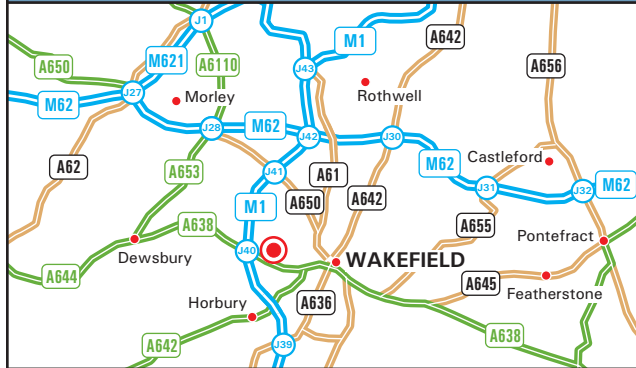

Causeway Technologies Limited
 Unit 1, Wakefield Office Village
 Silkwood Park
 Wakefield WF5 9AD

Tel: 01924 232500
 E-mail: info@causeway.com
 Web: www.causewaytelematics.com

From the North

- Leave the M1 at junction 40 and at the roundabout at the end of the slip road take the first exit (signposted A638 Wakefield).
- Before the first set of traffic lights take a left signposted Silkwood Park onto Albert Drive.
- At the roundabout take the second exit onto Fryers Way passing Days Inn Hotel on the right.
- Take the next left into Wakefield Office Village.
- Turn left and you will find us situated in the end building.

From the South

- Leave the M1 at junction 40 and at the roundabout at the end of the slip road take the third exit (signposted A638 Wakefield).
- Before the first set of traffic lights take a left signposted Silkwood Park onto Albert Drive.
- At the roundabout take the second exit onto Fryers Way passing Days Inn Hotel on the right.
- Take the next left into Wakefield Office Village.
- Turn left and you will find us situated in the end building.

By Train

- Wakefield Westgate and Wakefield Kirkgate are the nearest mainline stations.
- We are a short taxi ride from both stations.
- For further information about train times and fares, please telephone the National Rail Enquiries Line on 08457 48 49 50.